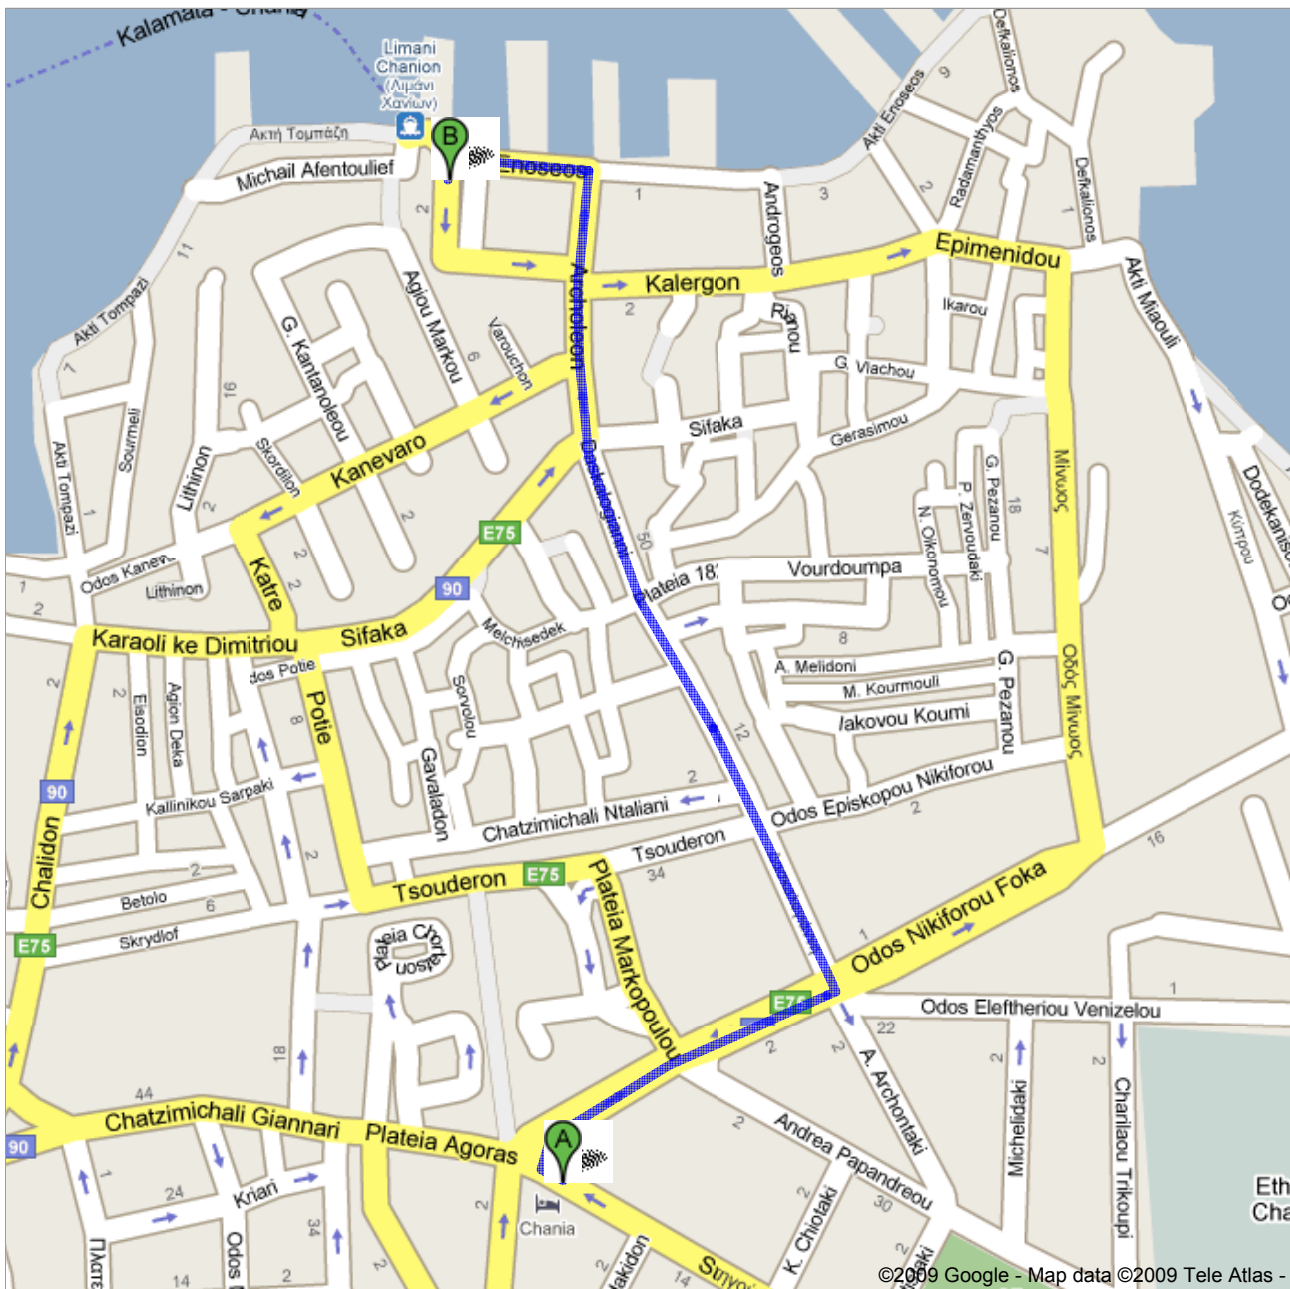

Directions to KAM
0.8 km – about 9 mins

Directions from Kydon Hotel to PDW Venue -Great Arsenali (KAM)

1. Head **northwest** on **Route 90/E75/Stratigou Tzanakaki/Στρατηγού Τζανακάκη** go 12 m
total 12 m
-  2. Turn **right** to stay on **Route 90/E75/Stratigou Tzanakaki/Στρατηγού Τζανακάκη** go 0.2 km
total 0.2 km
Continue to follow Route 90
About 3 mins
-  3. Turn **left** at **Odos Eleftheriou Venizelou/Οδός Ελευθερίου Βενιζέλου** go 7 m
total 0.2 km
4. Continue on **Daskalogianni/Δασκαλογιαννη** go 0.4 km
total 0.6 km
About 4 mins
5. Continue on **Archoleon/Αρχολέων** go 0.1 km
total 0.7 km
About 1 min
-  6. Turn **left** at **Akti Enoseos/Ακτή Ενώσεως** go 75 m
total 0.7 km
About 1 min
-  7. Turn **left** at **Plateia Katechaki/Πλατεία Κατεχάκη** go 11 m
total 0.8 km
Destination will be on the right

These directions are for planning purposes only. You may find that construction projects, traffic, weather, or other events may cause conditions to differ from the map results, and you should plan your route accordingly. You must obey all signs or notices regarding your route.

Map data ©2009 Tele Atlas